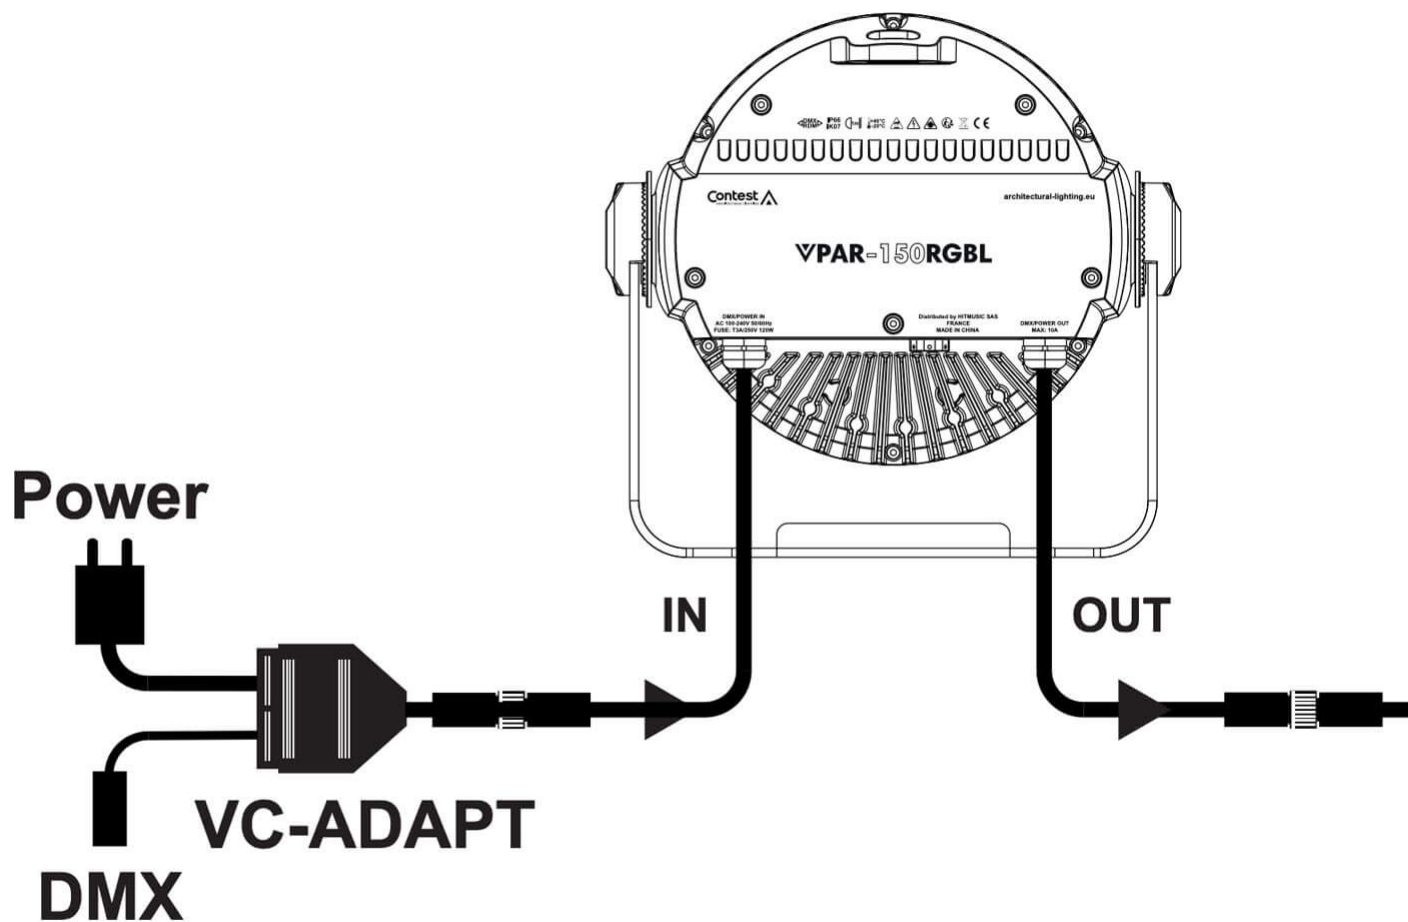

VC-ADAPT

Adapter cable 1x Shuko + XLR IN to 1x Hybrid OUT IP67

Référence: H11539

75,00 € inc. VAT

To power your line of indoor spotlights, you can use the VC-ADAPT adapter cord, which has a 2P+T power plug for power and an XLR plug for DMX, and which comes out on a hybrid Power+DMX plug as shown in the figure below:

Caractéristiques

Brand	Contest Architectural Lighting
Protection class	IP67