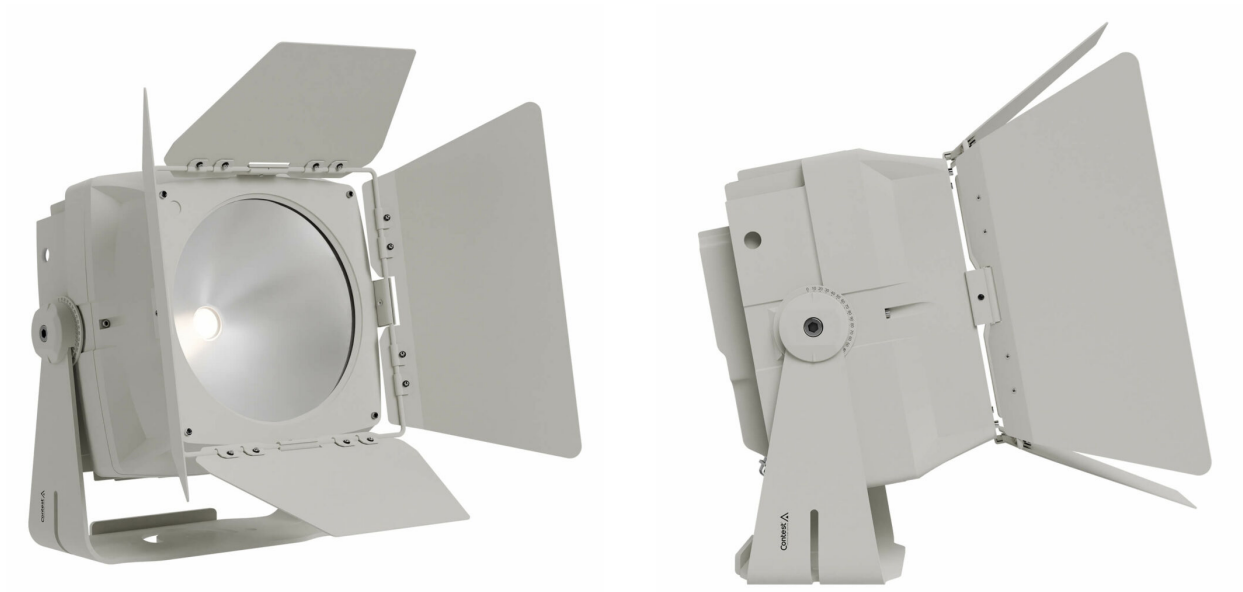

Galerie photos

hitmusic
Fabrique sensorielle

www.hitmusic.eu/en/