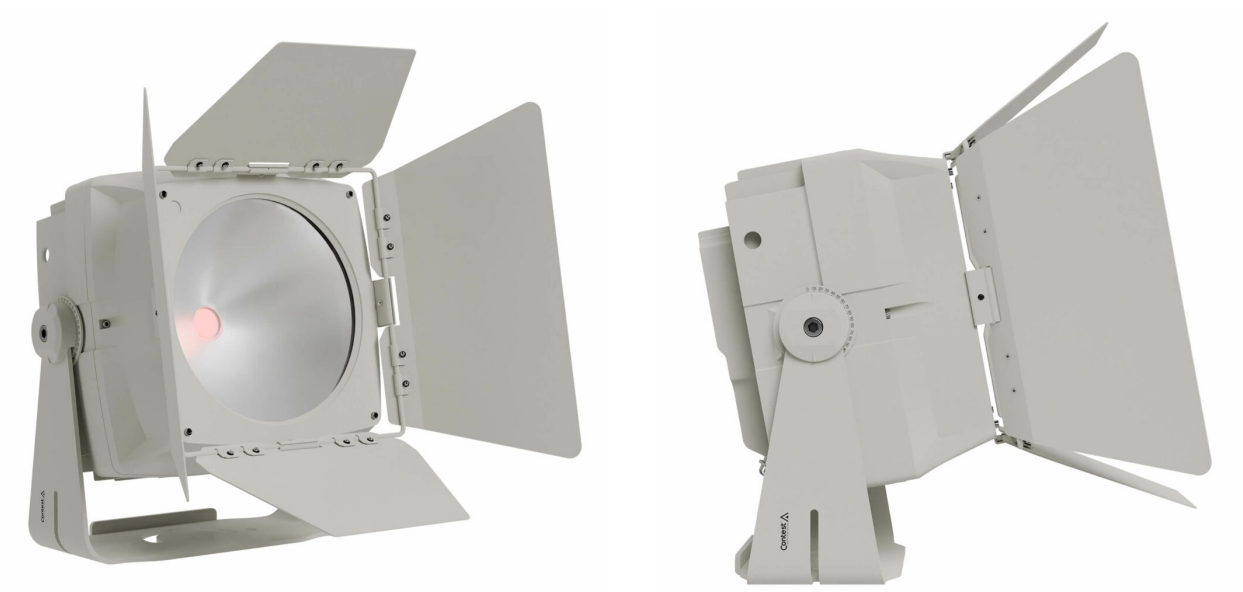

Galerie photos

hitmusic
Fabrique sensorielle

www.hitmusic.eu/en/