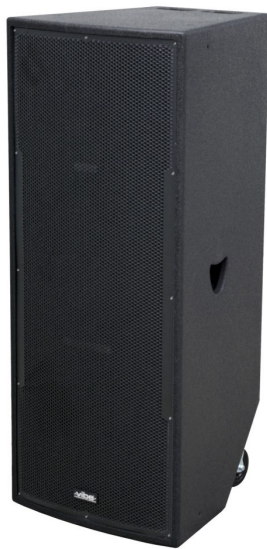

VIBE30 Mk2

Référence: B00693

529,00 € inc. VAT

Pro speaker. 2x 15 inches - 800Wrms / 4ohm

- Full range speaker with excellent sound quality for the demanding DJ.
- Ideal for fixed installations in bars, clubs or any other place that requires small speakers with good sound quality and high sound pressure!
- Also ideal for mobile applications: DJ, rental, ...
- VIBE30 Mk2 and VIBE18-SUB Mk2 are the perfect duo to really feel the beat.
- Very solid MDF box
- Scratch resistant polyurethane paint
- Metal grill covered with acoustic foam on the inside: better look and better protection of components against dust and splashes.
- Very strong anchor points
- 2 x 15 inch (38 cm) woofers
- 1.75 inch high power titanium motor
- Special fiberglass trumpet
- Integrated carrying handles
- Equipped with wheels for easy transportation
- Durable rubber feet

Caractéristiques

Brand	JB Systems
Model size	15"
Power	800 W rms
Impedance	4 Ω
Family	VIBE
Function	Mounting 35 mm

Galerie photos

 **hitmusic**
Fabrique sensorielle

www.hitmusic.eu/en/