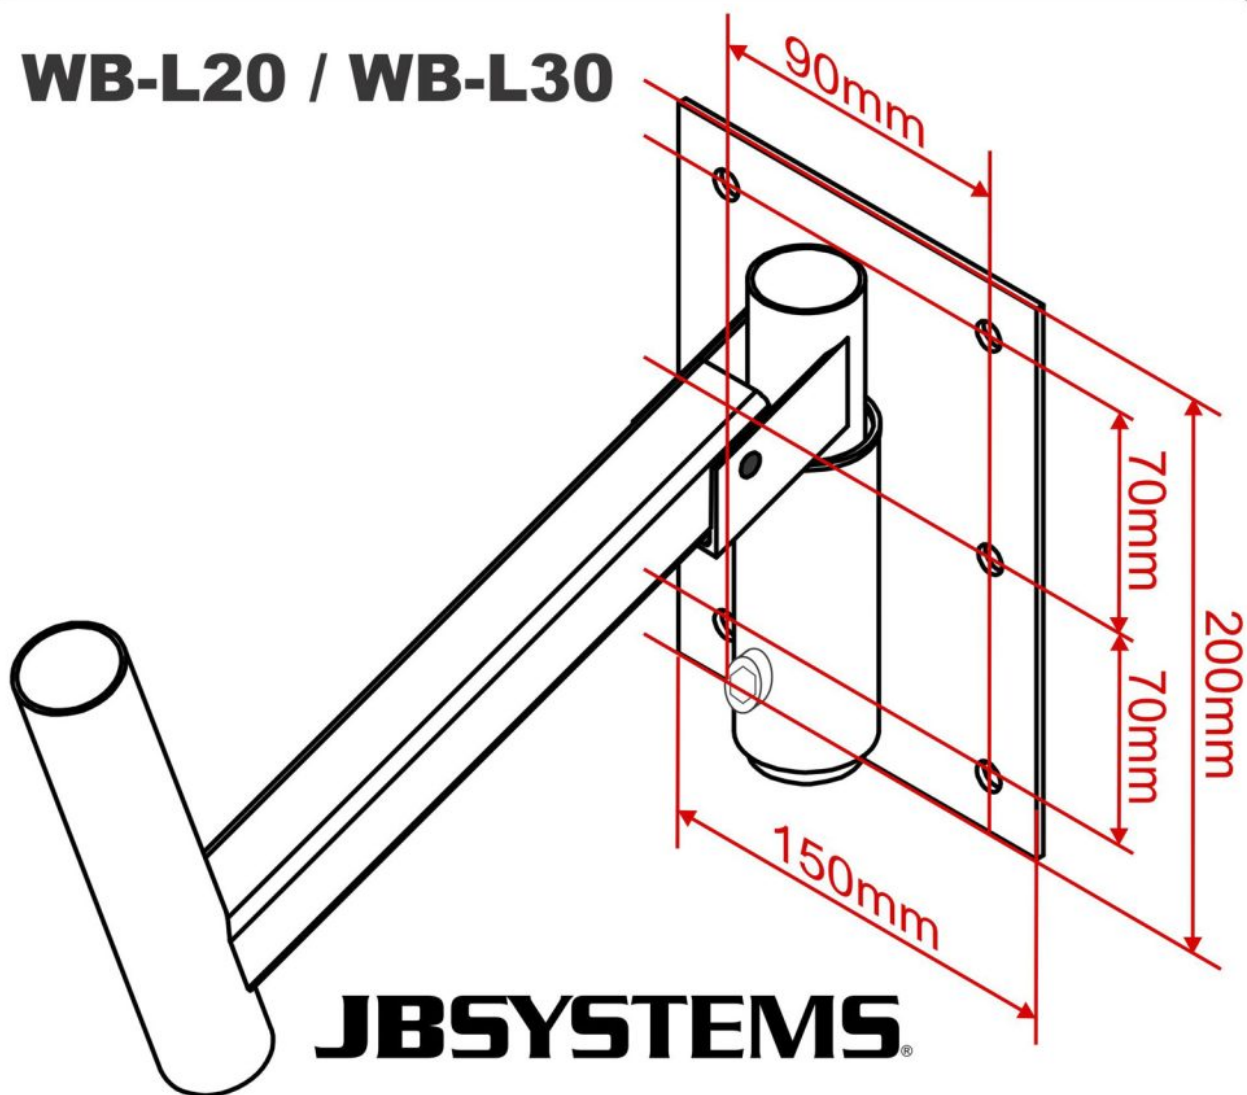

## WB-L30

Wall bracket for large speakers 30cm, 40kg

Référence: B00761

**29,90 € inc. VAT**

- Heavy duty wall mount for large speakers
- Long version: distance to the wall = 29cm
- The stand can be rotated about 180°, allowing the speaker to be placed in several positions.
- Adjustable angle of inclination: from 0° to 20
- Only suitable for speakers with a 35 mm stand adapter.
- Load: up to 40kg
- An expansion screw with hook is supplied with the adapter. Use it to attach a safety chain (optional)
- Suitable for the following speakers:
  - *JB Systems PL15*
  - *JB Systems VIBE12*
  - *JB Systems VIBE15*
  - ...
  -

## Caractéristiques

<b>Brand</b>	Hilec
<b>Finish colour</b>	Black
<b>Type de support</b>	Wall
<b>SWL</b>	30 kg

# WB-L20 / WB-L30

**JBSYSTEMS®**

BEGLEC