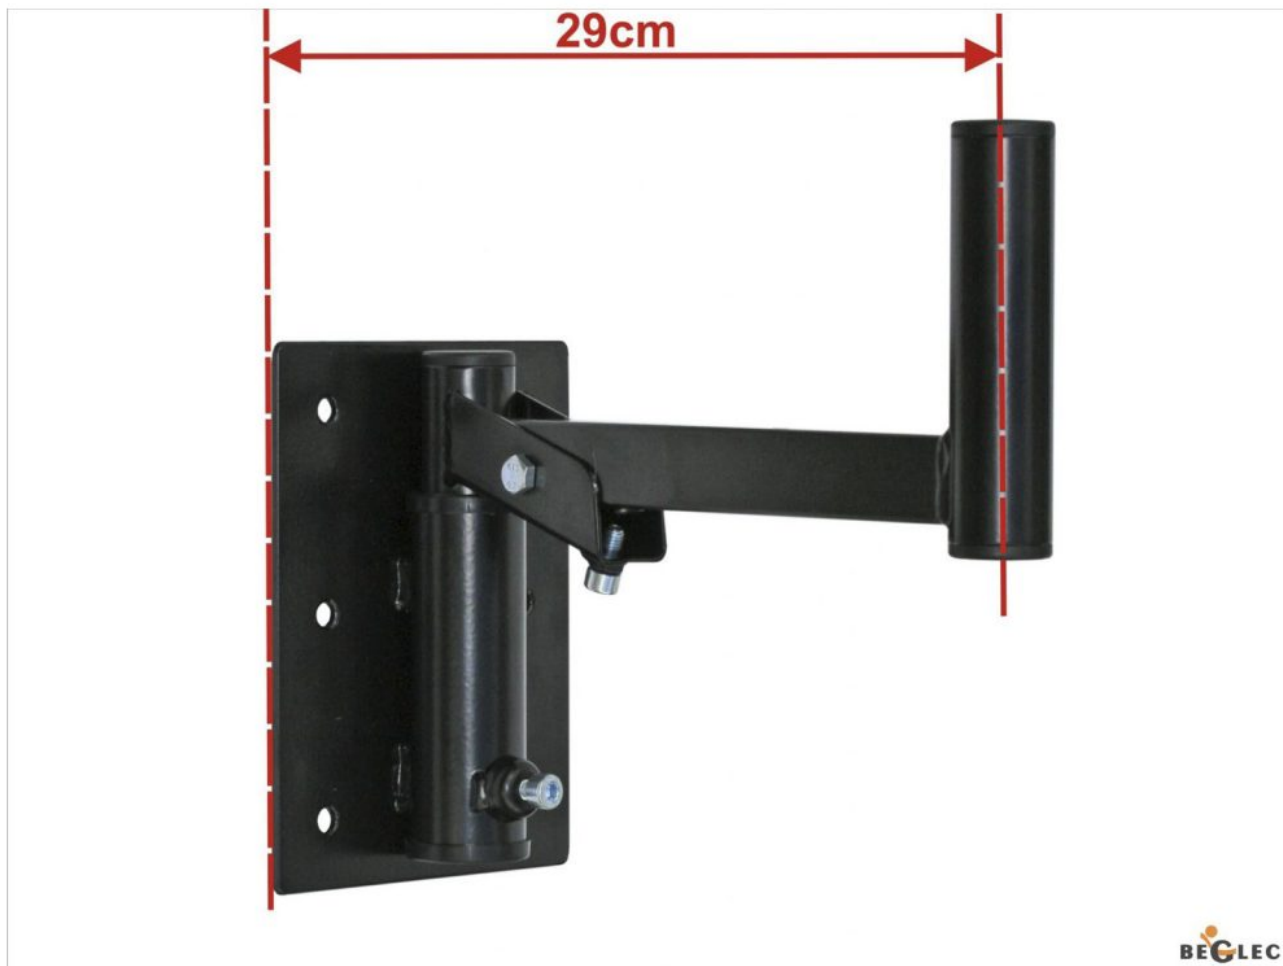

Galerie photos