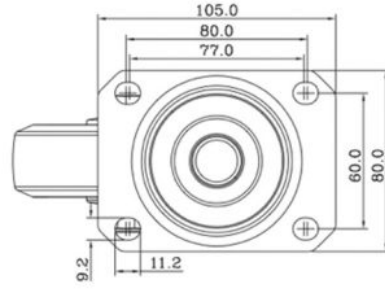

WHEELSET FOR WHEEL BOARD

Set of wheels for WHEEL BOARD 60x60CM and 80x60CM

Référence: B03287

89,00 € inc. VAT

- Set of 4 wheels, 2 with brake, 2 without brake
- Blue wheels of 100mm

Caractéristiques

Brand	JVcase
--------------	--------

LOAD CAPACITY: 160kg