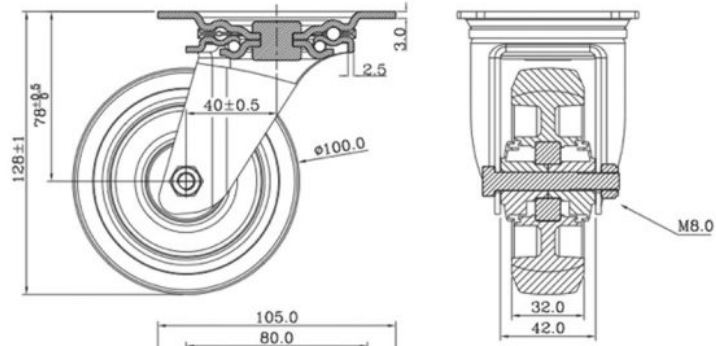

WHEELSET FOR WHEEL BOARD

Set of wheels for WHEEL BOARD 60x60CM and 80x60CM

Référence: B03287

89,00 € inc. VAT

- Set of 4 wheels, 2 with brake, 2 without brake
- Blue wheels of 100mm

Caractéristiques

Brand	JVcase
--------------	--------

LOAD CAPACITY: 160kg