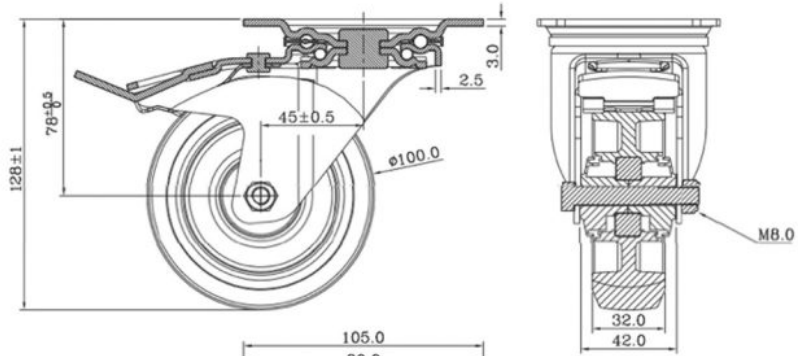

WHEELSET FOR WHEEL BOARD

Set of wheels for WHEEL BOARD 60x60CM and 80x60CM

Référence: B03287

89,00 € inc. VAT

- Set of 4 wheels, 2 with brake, 2 without brake
- Blue wheels of 100mm

Caractéristiques

Brand	JVcase
--------------	--------

LOAD CAPACITY: 160kg