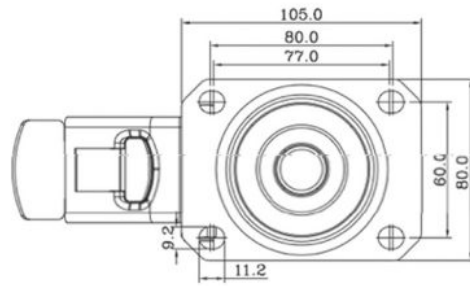

WHEELSET FOR WHEEL BOARD

Set of wheels for WHEEL BOARD 60x60CM and 80x60CM

Référence: B03287

89,00 € inc. VAT

- Set of 4 wheels, 2 with brake, 2 without brake
- Blue wheels of 100mm

Caractéristiques

Brand	JVcase
--------------	--------

LOAD CAPACITY: 160kg