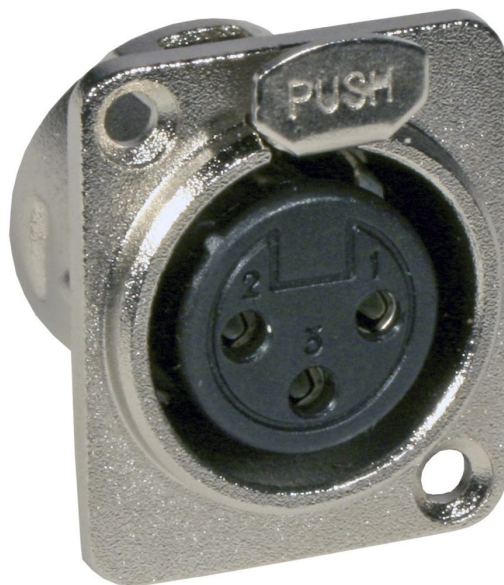

XLR female CHASSIS D-SIZE

Référence: B01306

3,20 € inc. VAT

XLR female chassis (2 pieces)

- XLR Female Chassis
- Sold by 2 pieces

Caractéristiques

Brand	Hilec
Connector	XLR

Galerie photos