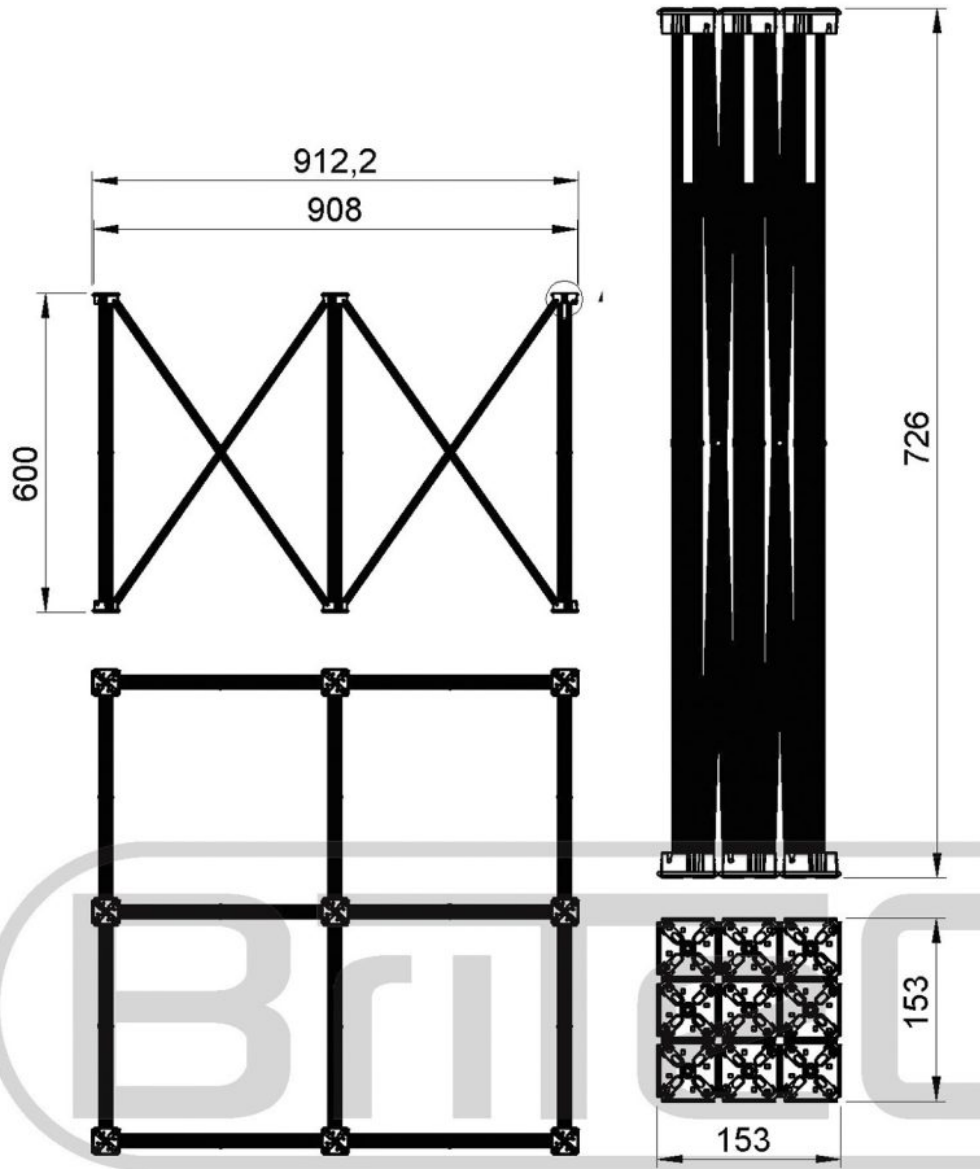

L I G H T R E S E A R C H