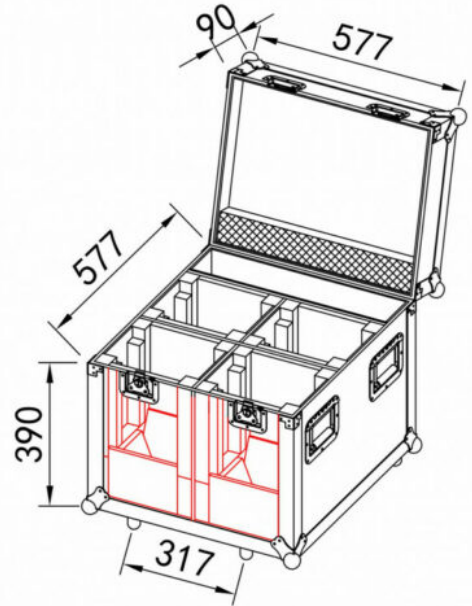

JV
WWW.JVCASE.COM