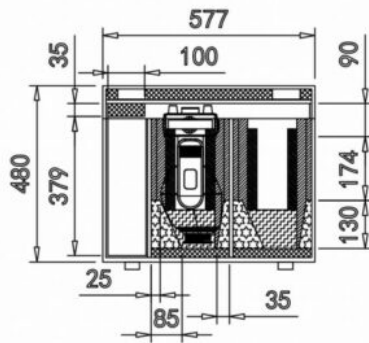

JV
WWW.JVCASE.COM