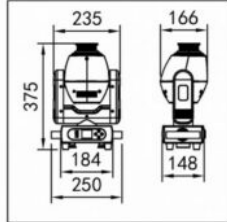

EXPLORER SPOT