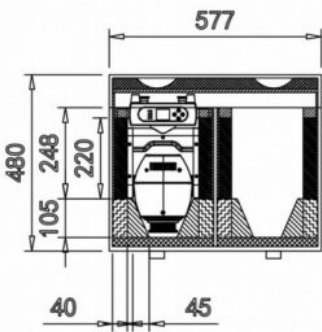

EXPLORER SPOT