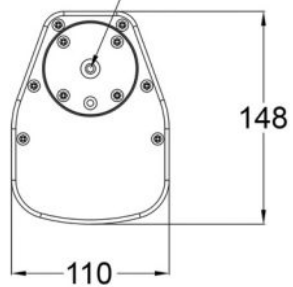

## Galerie photos

Platine de fixation support mural  
*Plate for wall bracket*

Embase 35 mm  
*35 mm top mount*