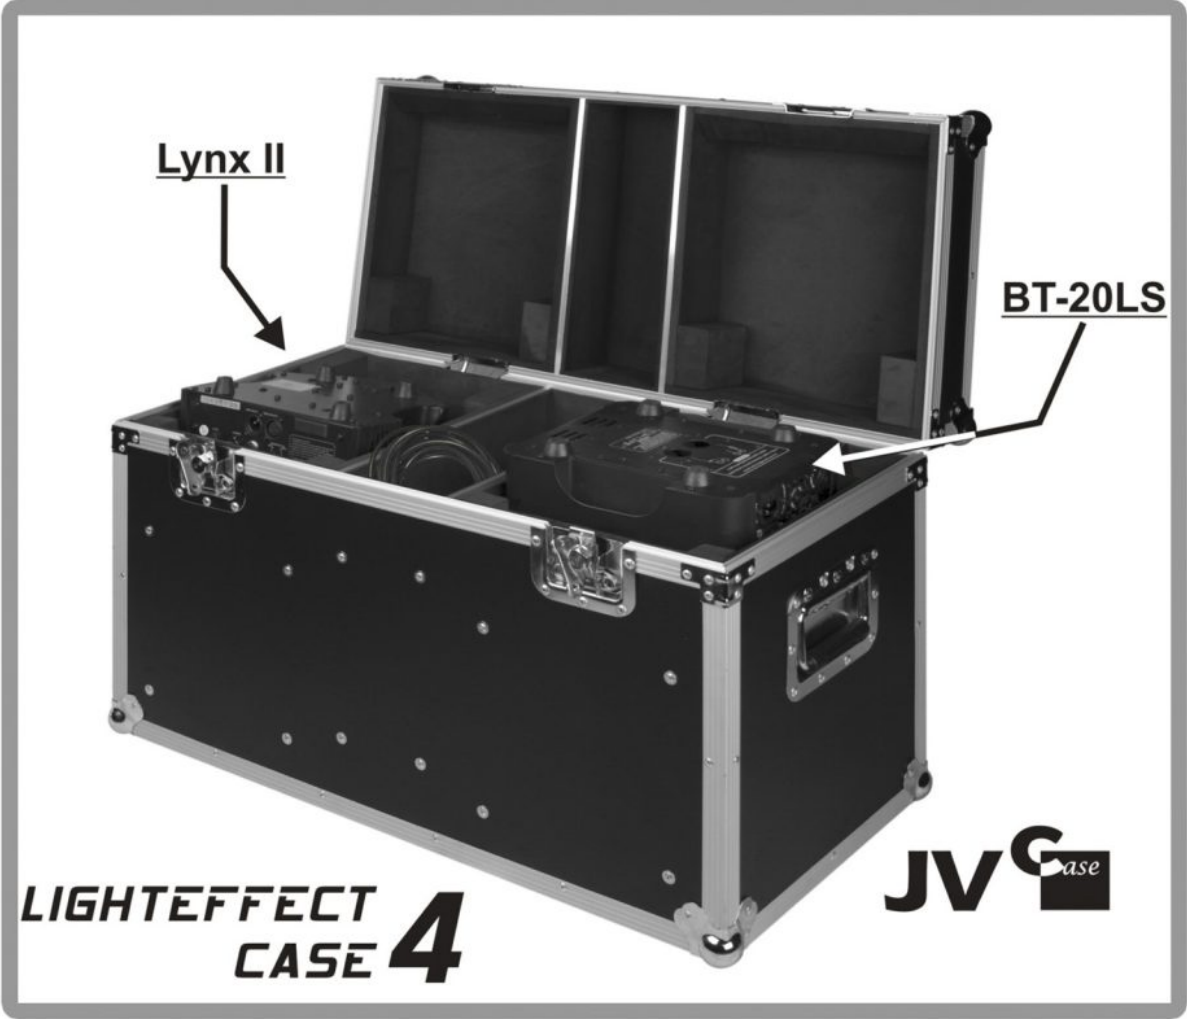

LIGHT EFFECT CASE 4

JV CASE Strong flightcase specially designed to transport 2x LYNX, 2x BT-20LS, 2x BT-30FC or 2x BT-W12L10 ZOOM

Référence: B03225

- Strong flight case specially designed to transport:
 - 2x JB Systems LYNX (II)
 - 2x Briteq BT-20LS
 - 2x Briteq BT-30FC
 - 2x Britq BT-W12L10 ZOOM
- Contains a central compartment for cables, clamps, etc.
- Strong plywood construction
- Strong foam covering inside
- Perfect shock protection during transport
- Equipped with 2 recessed flip handles
- Equipped with 2 butterfly catches

Caractéristiques

Marque	JVcase
---------------	--------

Galerie photos

Flightcase for 2x LYNX + BT20LS
External Dims.: 705*348*443mm