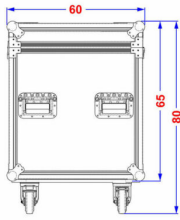

### **BTI-BLIZZARD BSW2**

5790,00 € TTC  
Réf: B05568

---

Galerie photos

**MOVING HEAD CASE 10**  
DIM: 120 x 60 x 80 cm

ORDER CODE: B03313

Transports:  
2x BTI-BLIZZARD BSW2  
or  
2x BTI-BLIZZARD PROFILE

**MOVING HEAD CASE 10**  
DIM: 120 x 60 x 80 cm