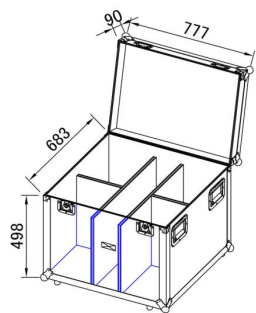

PROJECTOR CASE

Référence: B03253

419,00 € TTC

JV CASE Flightcase for the transport of 4 projectors with clamp.

- Flight Case for the transport of 4 projectors with clamp.
- The case is high enough so the hanging clamp can stay on the projector !
- Can be used for:
 - BRITEQ COB-PAR
 - BRITEQ BT-Stagepar 6in1
 - BRITEQ BT-Theatre 1EZ
 - BRITEQ BT-Theatre 100EC
- etc.

Caractéristiques

Marque	JVcase
---------------	--------

Galerie photos

Projector Case

External Dims.:
777(including ball corners: 800)*683*588mm
Internal Dims.: 310*270*425+125mm

www.hitmusic.eu