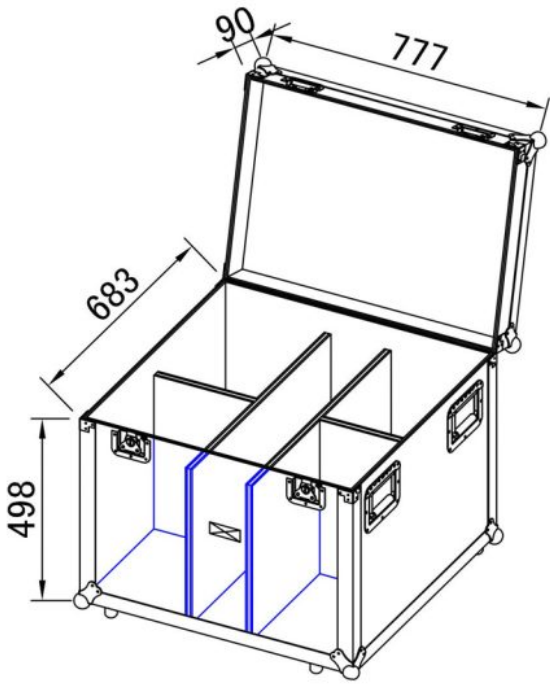

PROJECTOR CASE

JV CASE Flightcase for the transport of 4 projectors with clamp.

Référence: B03253

419,00 € TTC

- Flight Case for the transport of 4 projectors with clamp.
- The case is high enough so the hanging clamp can stay on the projector !
- Can be used for:
 - BRITEQ COB-PAR
 - BRITEQ BT-Stagepar 6in1
 - BRITEQ BT-Theatre 1EZ
 - BRITEQ BT-Theatre 100EC
- etc.

Caractéristiques

Marque	JVcase
---------------	--------

Galerie photos

Projector Case

External Dims.:
777(including ball corners: 800)*683*588mm
Internal Dims.: 310*270*425+125mm