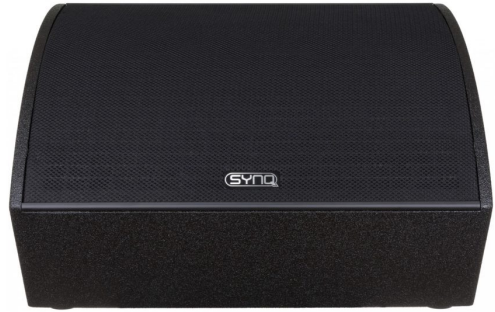

Galerie photos