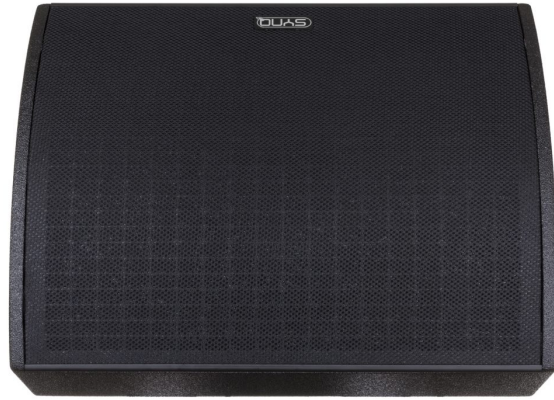

www.hitmusic.eu